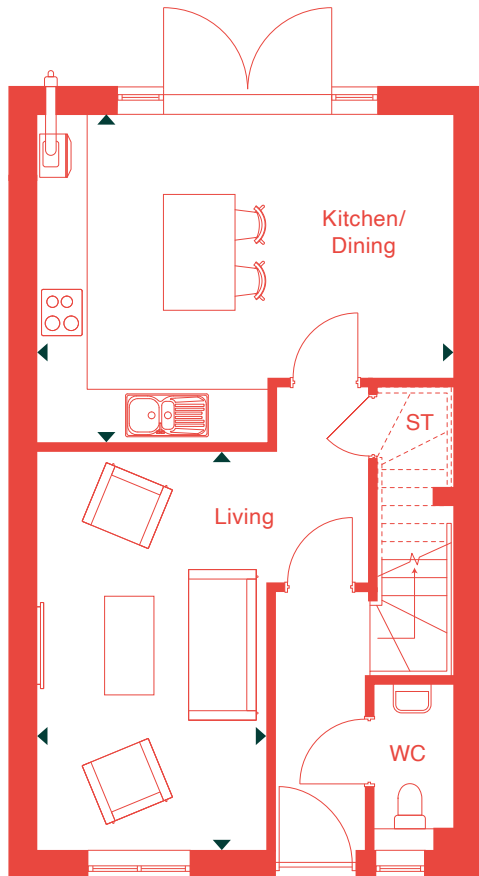

Squirrel Wood

Bramley

Ground floor

First floor

Ground Floor

Room	m (length x width)	ft
Kitchen	5.10m x 3.97m	16'9" x 13'0"
Living/Dining	4.86m x 2.77m	15'11" x 9'1"

First Floor

Room	m (length x width)	ft
Bedroom 1	4.10m x 2.93m	13'5" x 9'7"
Bedroom 2	3.30m x 2.93m	10'10" x 9'7"
Bedroom 3	3.18m x 2.15m	10'5" x 7'0"
Bathroom	2.15m x 2.00m	7'0" x 6'7"