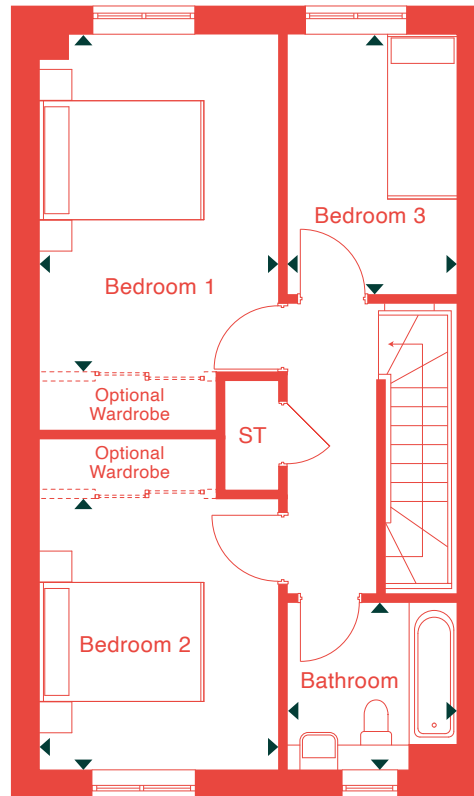

Squirrel Wood

Bramley

Ground floor

First floor

Ground Floor

Room	m (length x width)	ft
Kitchen	5.10m x 3.97m	16'9" x 13'0"
Living/Dining	4.86m x 2.77m	15'11" x 9'1"

First Floor

Room	m (length x width)	ft
Bedroom 1	4.10m x 2.93m	13'5" x 9'7"
Bedroom 2	3.30m x 2.93m	10'10" x 9'7"
Bedroom 3	3.18m x 2.15m	10'5" x 7'0"
Bathroom	2.15m x 2.00m	7'0" x 6'7"