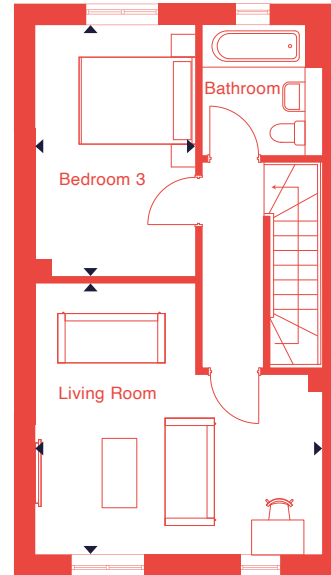

Squirrel Wood

Chineham

DESIGN
YOUR
HOME

Ground Floor

Room	m (length x width)	ft
Kitchen / Dining	4.33m x 3.93m	14'2" x 12'9"
Snug	3.6m x 2.86m	11'8" x 9'4"

First Floor

Room	m (length x width)	ft
Bedroom 3	4.34m x 2.82m	14'2" x 9'2"
Living Room	4.71m x 5.00m	15'4" x 16'4"

Second Floor

Room	m (length x width)	ft
Bedroom 1	2.87m x 5.1m	9'5" x 16'8"
Bedroom 2	4.34m x 2.86m	14'3" x 9'4"
Study	2.26m x 2.12m	7'4" x 6'9"

T: 01256 686066

E: sales@designyourhome.com

www.designyourhome.com

Please note all room sizes are for indicative purposes only and layouts are representative and may be subject to alteration. Some variations may be present in end terraces regarding window positioning.