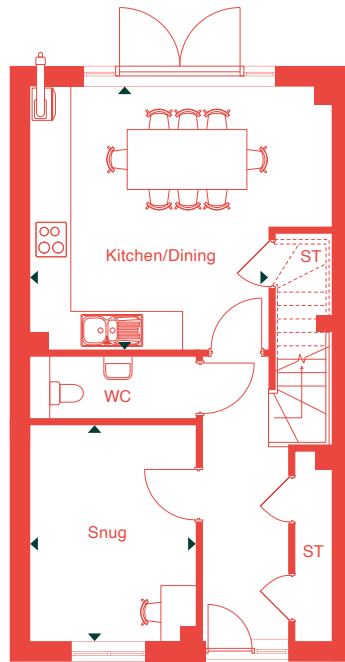

Squirrel Wood

Chineham

DESIGN
YOUR
HOME

Ground Floor

Room	m (length x width)	ft
Kitchen / Dining	4.33m x 3.93m	14'2" x 12'9"
Snug	3.6m x 2.86m	11'8" x 9'4"

First Floor

Room	m (length x width)	ft
Bedroom 3	4.34m x 2.82m	14'2" x 9'2"
Living Room	4.71m x 5.00m	15'4" x 16'4"

Second Floor

Room	m (length x width)	ft
Bedroom 1	2.87m x 5.1m	9'5" x 16'8"
Bedroom 2	4.34m x 2.86m	14'3" x 9'4"
Study	2.26m x 2.12m	7'4" x 6'9"

T: 01256 686066

E: sales@designyourhome.com

www.designyourhome.com

Please note all room sizes are for indicative purposes only and layouts are representative and may be subject to alteration. Some variations may be present in end terraces regarding window positioning.