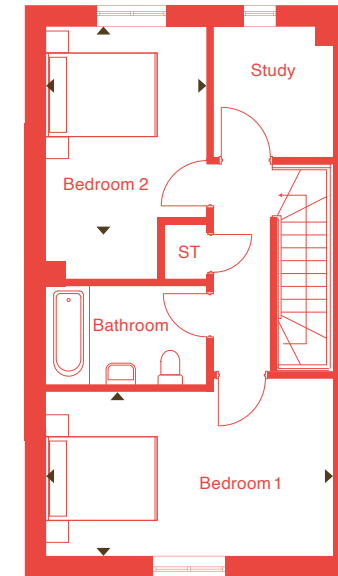

Squirrel Wood

Chineham

DESIGN
YOUR
HOME

Ground Floor

Room	m (length x width)	ft
Kitchen / Dining	4.33m x 3.93m	14'2" x 12'9"
Snug	3.6m x 2.86m	11'8" x 9'4"

First Floor

Room	m (length x width)	ft
Bedroom 3	4.34m x 2.82m	14'2" x 9'2"
Living Room	4.71m x 5.00m	15'4" x 16'4"

Second Floor

Room	m (length x width)	ft
Bedroom 1	2.87m x 5.1m	9'5" x 16'8"
Bedroom 2	4.34m x 2.86m	14'3" x 9'4"
Study	2.26m x 2.12m	7'4" x 6'9"

T: 01256 686066

E: sales@designyourhome.com

www.designyourhome.com

Please note all room sizes are for indicative purposes only and layouts are representative and may be subject to alteration. Some variations may be present in end terraces regarding window positioning.