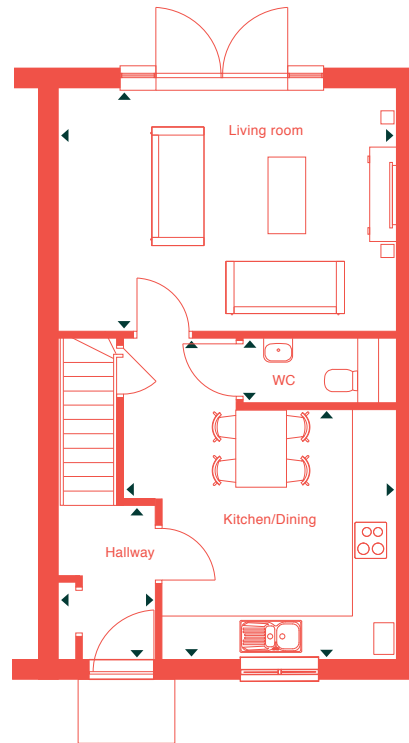

Squirrel Wood

3 bed house
The Fleet (handed)

DESIGN
YOUR
HOME

Ground floor

Room	m (length x width)	ft
Living Room	5.3m x 3.8m	17'4" x 12'4"
Kitchen/Dining	4.3m x 3.9m	14'1" x 12'8"

First floor

Room	m (length x width)	ft
Bedroom 1	2.9m x 5m	9'5" x 16'4"
Bedroom 2	2.9m x 3.8m	9'5" x 12'4"
Bedroom 3	2.2m x 3.1m	7'2" x 10'1"

T: 01256 686066
E: sales@designyourhome.com
www.designyourhome.com

All room sizes are indicative and layouts are representative and may be subject to change.
Door configurations on the Ground Floor may differ slightly, speak to a member of the team for more details.