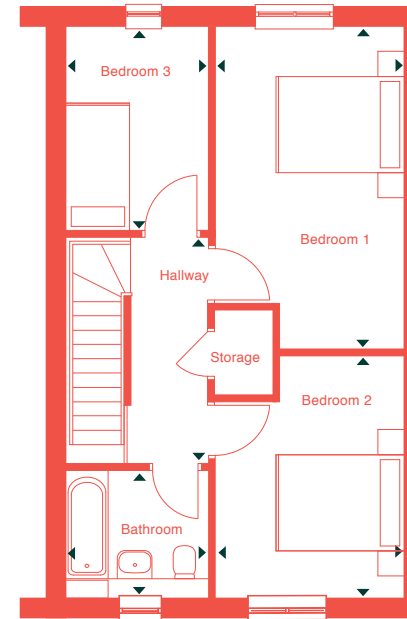

Squirrel Wood

3 bed house
The Fleet (handed)

DESIGN
YOUR
HOME

Ground floor

Room	m (length x width)	ft
Living Room	5.3m x 3.8m	17'4" x 12'4"
Kitchen/Dining	4.3m x 3.9m	14'1" x 12'8"

First floor

Room	m (length x width)	ft
Bedroom 1	2.9m x 5m	9'5" x 16'4"
Bedroom 2	2.9m x 3.8m	9'5" x 12'4"
Bedroom 3	2.2m x 3.1m	7'2" x 10'1"

T: 01256 686066
E: sales@designyourhome.com
www.designyourhome.com

All room sizes are indicative and layouts are representative and may be subject to change.
Door configurations on the Ground Floor may differ slightly, speak to a member of the team for more details.